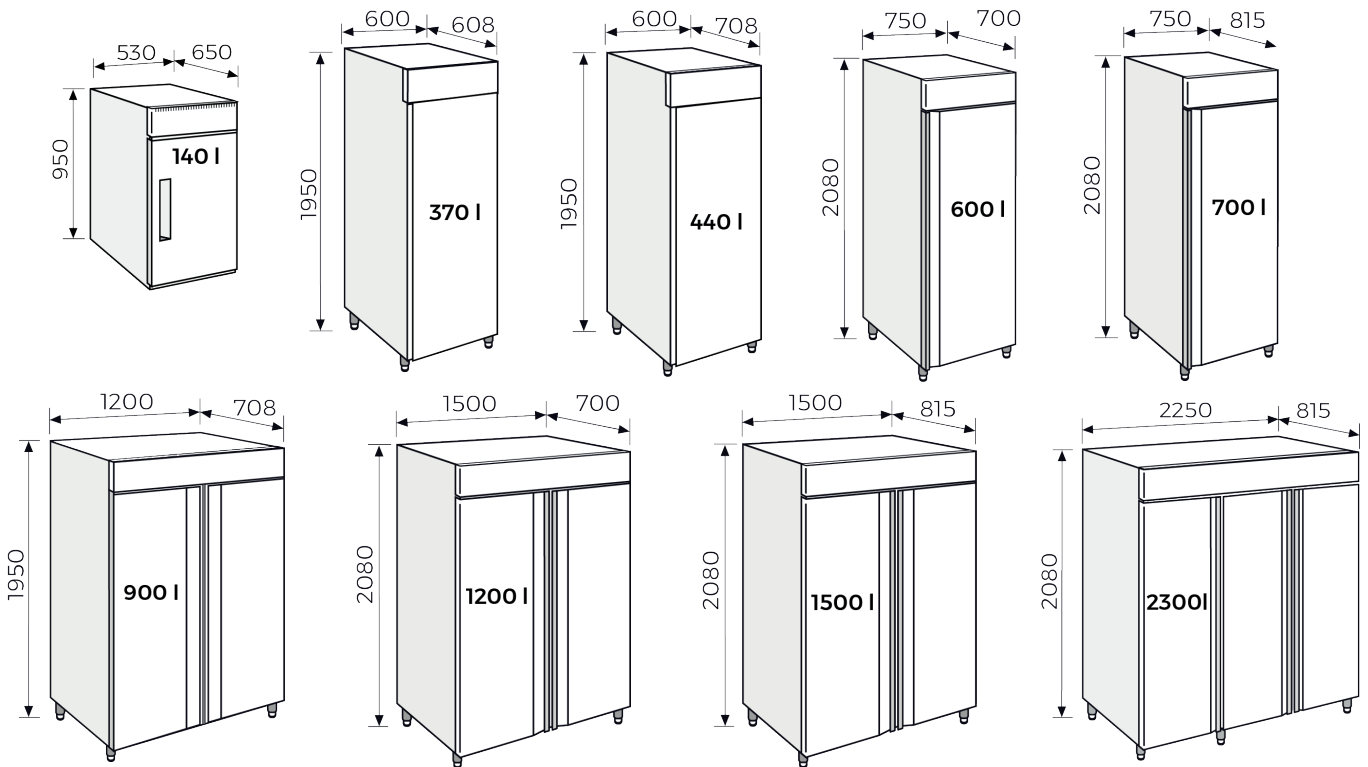

Freezers and Refrigerators

NC/BC Series

Temperature

0°C to +15°C (N)
-15°C to -25°C (B)

Freezing system

Ventilated

Defrosting

Automatic

Alarms

Hight/low temp.

Key lock

Equipped

Controller

Easy to use

Climatic class

SN-ST

Noise level

55 dB

Electric power

220-240V ~ /50 Hz